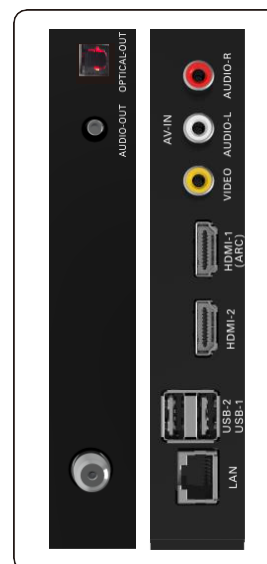

OUTPUT

- Digital Audio Output (Optical) : 1 set
- Audio output 1 set

Rear