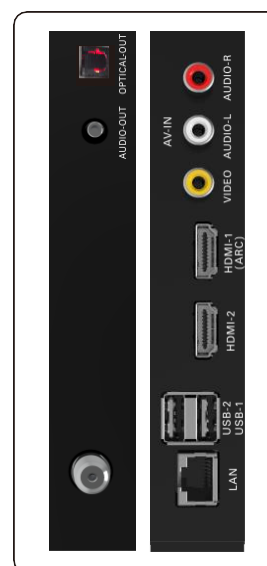

OUTPUT

- Digital Audio Output (Optical) : 1 set
- Audio output : 1 set

Rear