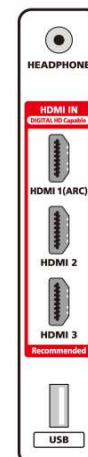

50" class 4K Ultra HDTV

FW50C85T

Product Specifications

TV

- Screen Size: 50" class (49.5 inches measured diagonally)
- Resolution: 2160p, 3840 x 2160 pixels
- Adaptive 3D Y/C Comb Filter
- Pix Shape: 4:3(SD), 16:9(HD), Movie expand, Wide, Zoom
- 6-Picture Menu (8 Preset, Personal)
- 6-Sound Menu (6 Preset, Personal)
- 5 Band Equalizer
- Speaker Output Power : 10W + 10W

TUNER

- Built-in ATSC / NTSC (HD Quality Output)
- Child Lock: Channel Lock, Downloadable Rating (V-Chip2.0)

CONVENIENCE

- Closed Caption
- Auto Volume Control
- Trilingual On-Screen Display (English / Spanish / French)
- Sleep Timer (up to 180 min.)
- JPEG Photo Viewer / MP3 Playback (via USB Flash Memory)
- Video Playback (supported format :MPEG1, MPEG2, H.264, MPEG4, H.265/HEVC, etc.)
- Auto Shut Off
- VESA Mount 200 x 200

WEIGHT & DIMENSIONS [Width x Height x Depth]

- TV with stand : 44.4" x 28.2" x 9.6" / 28.2 lbs.
- TV w/o stand : 44.4" x 26.1" x 3.1" / 27.1 lbs.
- Packaged : 50.6" x 30.6" x 5.6" / 35.5 lbs.

ACCESSORIES

- Remote Control
- Owner's Manual : English & Spanish & French
- Quick Setup Guide : English & Spanish & French

INPUT

[REAR]

- RF Input : 1 set
- Component video (HD/SD)/VIDEO +Audio L/R : 1 set
- PC Input (VGA D-sub 15 pin) : 1 set
- Ethernet : 1 set

[SIDE]

- HDMI : 3 set
- USB (photo, music, movie) : 1 set

OUTPUT

- Digital Audio Output (Optical) : 1 set
- Headphone output (Headphone not included): 1 set

Side

Remote Control