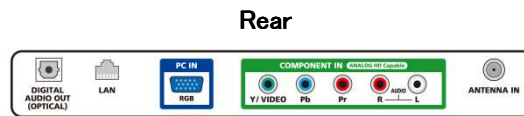

OUTPUT

- Digital Audio Output (Optical) : 1 set
- Headphone output (Headphone not included): 1 set

Rear